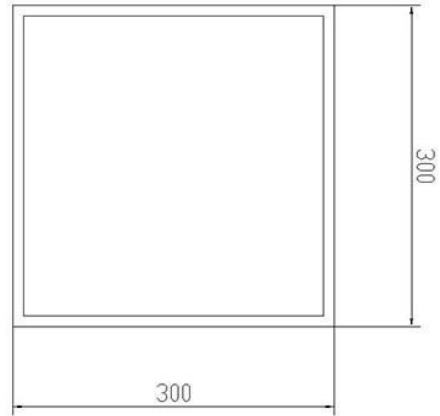

### PRODUCT SIZES

	NICHE NOVA 12"		NICHE NOVA 35"		NICHE NOVA 35"		NICHE NOVA 57"	
								
Length	30 cm	11.81"	87 cm	34.25"	88 cm	34.65"	145 cm	57.09"
Depth	15 cm	5.91"	15 cm	5.91"	15 cm	5.91"	15 cm	5.91"
Height	30 cm	11.81"	30 cm	11.81"	30 cm	11.81"	30 cm	11.81"

## SPECIFICATION

12"

35"

VANNA

## SPECIFICATION

35"

57"