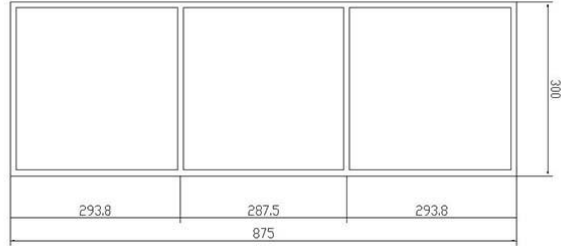

### PRODUCT SIZES

	NICHE NOVA 12"		NICHE NOVA 35"		NICHE NOVA 35"		NICHE NOVA 57"	
								
Length	30 cm	11.81"	87 cm	34.25"	88 cm	34.65"	145 cm	57.09"
Depth	15 cm	5.91"	15 cm	5.91"	15 cm	5.91"	15 cm	5.91"
Height	30 cm	11.81"	30 cm	11.81"	30 cm	11.81"	30 cm	11.81"

## SPECIFICATION

12"

35"

VANNA

## SPECIFICATION

35"

57"